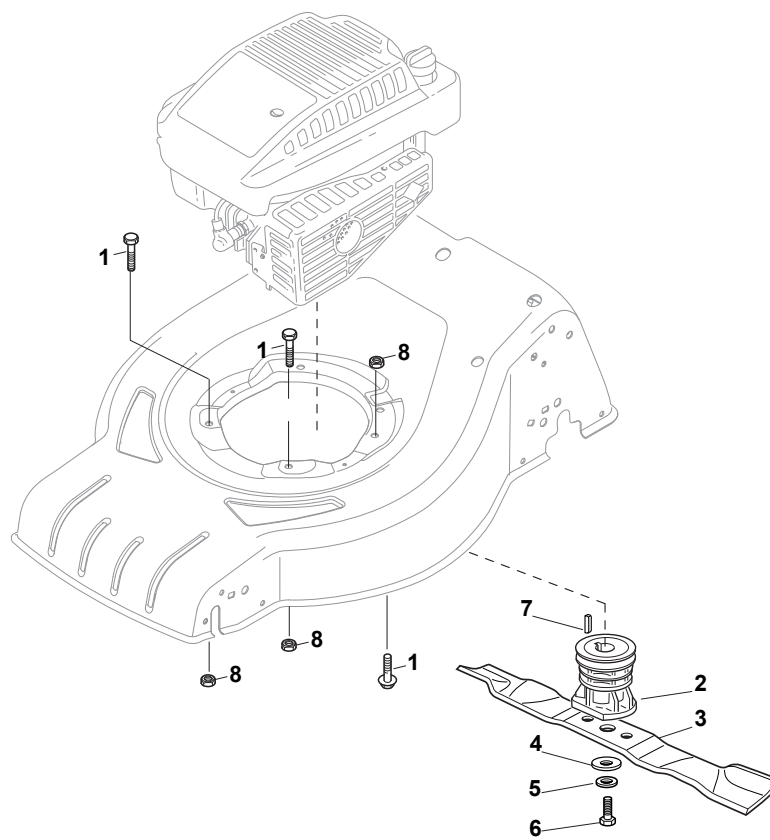

Fig.	Quantity	Part No	Description	Notes
1	2	322545189/0	Plate	
2	1	322735597/1	Sector, Height Adjustment	
3	2	381005141/0	Wheel Support	
4	2	381003354/0	Lever, Height Adjustment	
5	2	122519811/0	Pin	
6	2	112521350/0	Washer	
7	2	112155000/0	Nut	
9	1	322735595/1	Sector, Height Adjustment	
11	4	112728698/0	Screw	
12	2	322545152/0	Plate	
13	1	381302819/0	Rear Wheel Axle	
14	1	122534131/0	Pin	
15	1	381003356/0	Wheels Rear Adj. Lever	
16	1	122446192/0	Spring	
17	1	112154510/0	Nut	
18	2	322600204/0	Internal Wheel Protection	
21	2	112521350/0	Washer	
22	2	112155000/0	Nut	

Fig.	Quantity	Part No	Description	Notes
1	4	112608600/0	Seeger	
2	1	122570120/1	Pinion Left	
3	1	122570110/1	Pinion Right	
4	2	322042066/0	Bushing	
5	2	112521371/0	Washer	
6	1	181003092/0	Gear Box	
7	1	122601904/0	Pulley	
8	1	112645700/0	Elastic Pin	
9	1	122033283/0	Adjustment Rod	
10	1	135063800/0	Trapezoidal Belt	
11	1	122041957/1	Bushing	
12	1	122450063/0	Spring	
13	1	322680009/0	Washer	
14	1	112154510/0	Nut	
15	1	122110230/0	Hub Cover	
16	2	122753000/0	Pin	

Bushing - Ø180

Ball Bearing - Ø180

Bushing - Ø180

Ball Bearing - Ø180

CR-CS 484 S - CR-CS 484 SQ

WBH Petrol Steel Wheels and Hub Caps

Issue 9 - 2015

Fig.	Quantity	Part No	Description	Notes
1	6	112728706/0	Screw	
2	2	381007460/1	Wheel	
3	8	322042064/0	Bushing	
4	2	381007442/1	Wheel	
5	2	381007464/1	Wheel	
6	2	381007445/1	Wheel	
7	2	381007461/1	Wheel	
8	8	119216035/0	Bearing	
9	2	381007448/1	Wheel	
10	2	381007465/1	Wheel	
11	2	381007455/1	Wheel	
15	2	322120116/0	Wheels Crown	

CR-CS 484 S - CR-CS 484 SQ

WBH Petrol Steel Protection, Belt

Issue 9 - 2015

Fig.	Quantity	Part No	Description	Notes
1	1	322108309/1	Rear Conveyor Assy	Black
2	1	322600314/0	Ejection Guard	
8	1	122517869/1	Pin	
3	2	112727803/0	Screw	
4	1	322806639/0	Fulcrum Pin	
5	2	112154510/0	Nut	
6	2	118203853/0	Screw	
7	1	122450456/0	Spring	
9	2	112604896/0	Crown Fastener	