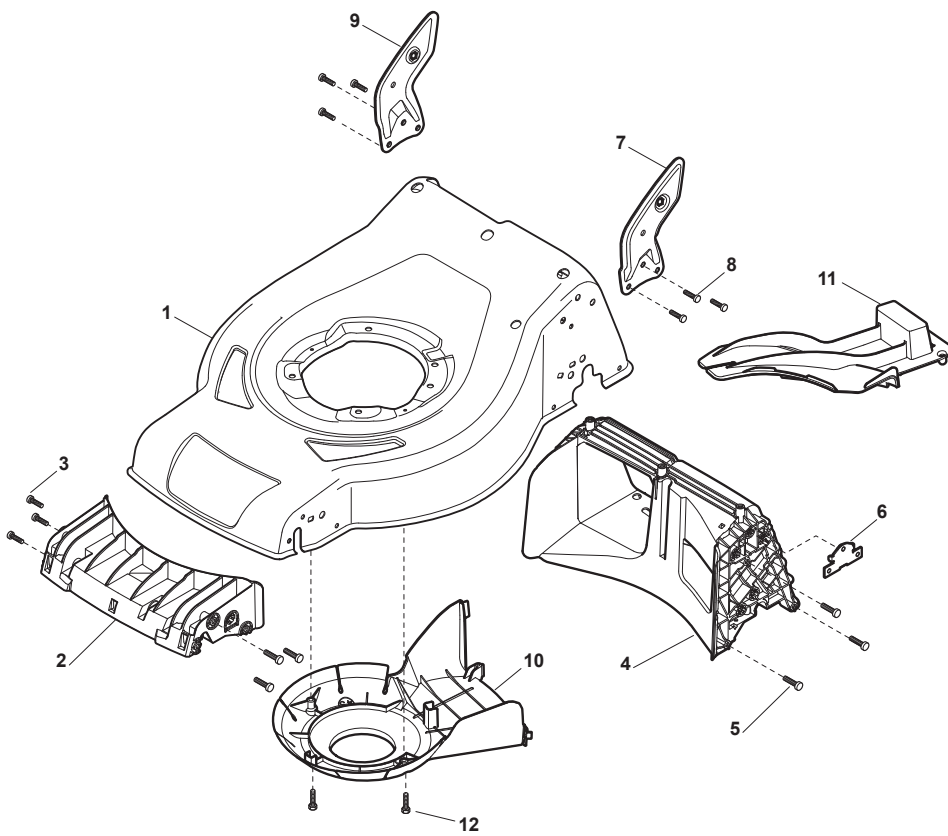

THIS INFORMATION IS NOT INTENDED FOR SALE OR RESALE, AND THIS NOTICE MUST REMAIN ON ALL COPIES.

Fig.	Quantity	Part No	Description	Notes
1	1	381004018/0	Red Deck	
1	1	381004024/0	Black Deck	
1	1	381004613/0	Red Deck	Side Discharge
1	1	381004729/0	Grey Deck	
2	1	322108301/1	Front Conveyor Assy	
3	6	112728699/0	Screw	
4	1	322108302/0	Rear Conveyor Assy	
5	6	112728699/0	Screw	
6	2	322545213/0	Plate	
7	1	381005139/0	Left Bracket	
8	6	112727801/0	Screw	
9	1	381005137/0	Right Bracket	
10	1	322060242/0	Belt Protection	
11	1	322140239/0	Mulching Deflector	
12	2	112728530/0	Screw	

CR-CS 484 S - CR-CS 484 SQ

WBH Petrol Steel Deck

Issue 9 - 2015

Fig.	Quantity	Part No	Description	Notes
1	1	381004020/0	Red Deck	
1	1	381004051/0	Black Deck	
1	1	381004548/0	Red Deck	Side Discharge
2	1	322108301/1	Front Conveyor Assy	
3	6	112728699/0	Screw	
4	1	322108302/0	Rear Conveyor Assy	
5	6	112728699/0	Screw	
6	2	322545213/0	Plate	
7	1	381005139/0	Left Bracket	
8	6	112727801/0	Screw	
9	1	381005137/0	Right Bracket	
10	1	322060242/0	Belt Protection	
11	1	322140239/0	Mulching Deflector	
12	2	112728530/0	Screw	

Fig.	Quantity	Part No	Description	Notes
1	2	322545189/0	Plate	
2	1	322735597/1	Sector, Height Adjustment	
3	2	381005141/0	Wheel Support	
4	2	381003354/0	Lever, Height Adjustment	
5	2	122519811/0	Pin	
6	2	112521350/0	Washer	
7	2	112155000/0	Nut	
9	1	322735595/1	Sector, Height Adjustment	
11	4	112728698/0	Screw	
12	2	322545152/0	Plate	
13	1	381302819/0	Rear Wheel Axle	
14	1	122534131/0	Pin	
15	1	381003356/0	Wheels Rear Adj. Lever	
16	1	122446192/0	Spring	
17	1	112154510/0	Nut	
18	2	322600204/0	Internal Wheel Protection	
21	2	112521350/0	Washer	
22	2	112155000/0	Nut	