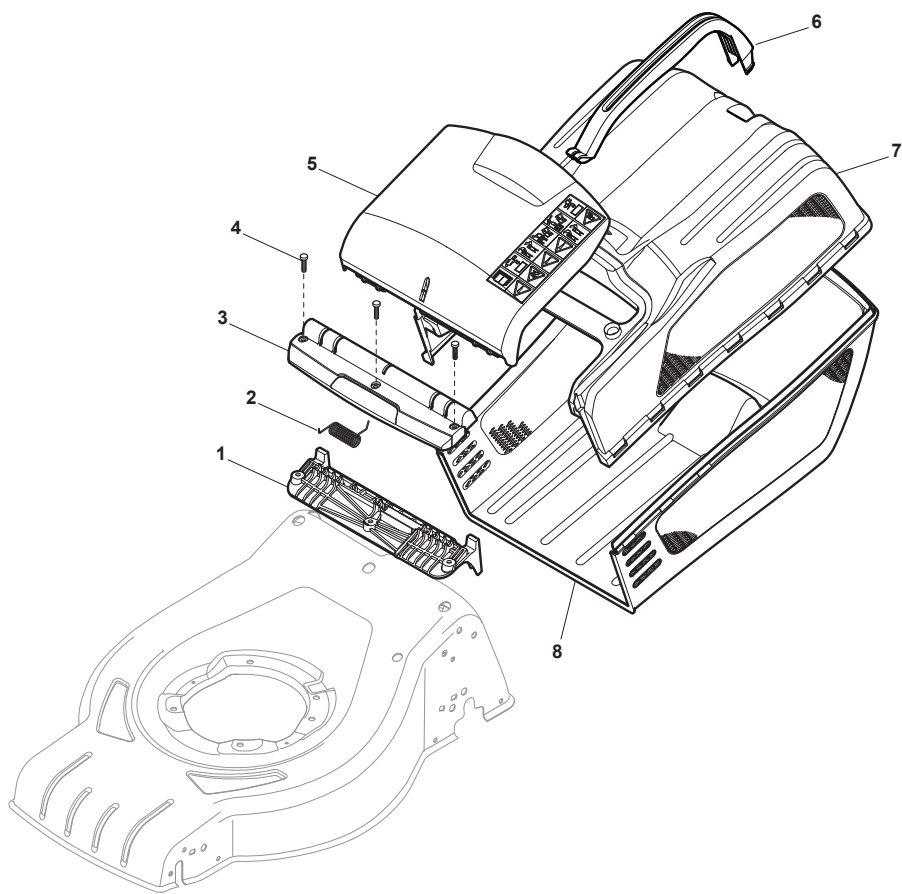

Fig.	Quantity	Part No	Description	Notes
1	2	322545189/0	Plate	
2	1	322735597/1	Sector, Height Adjustment	
3	2	381005141/0	Wheel Support	
4	2	381003354/0	Lever, Height Adjustment	
5	2	122519811/0	Pin	
6	2	112521350/0	Washer	
7	2	112155000/0	Nut	
9	1	322735595/1	Sector, Height Adjustment	
11	4	112728698/0	Screw	
12	2	322545152/0	Plate	
13	1	381302819/0	Rear Wheel Axle	
14	1	122534131/0	Pin	
15	1	381003356/0	Wheels Rear Adj. Lever	
16	1	122446192/0	Spring	
17	1	112154510/0	Nut	
18	2	322600204/0	Internal Wheel Protection	
21	2	112521350/0	Washer	
22	2	112155000/0	Nut	

Fig.	Quantity	Part No	Description	Notes
1	1	322785331/0	Black Stone Guard Support	
2	1	122450464/0	Spring	
3	1	322109554/0	Stone Guard Supp. Cover Black	Black
3	1	322109557/0	Stone Guard Supp. Cover Grey	Grey
3	1	322109556/0	Stone Guard Supp. Cover Yellow	Yellow
4	3	112728699/0	Screw	
5	1	322600206/1	Stone Guard, Black	Black
5	1	322600216/1	Stone Guard, Grey	Grey
5	1	322600214/1	Stone Guard, Yellow	Yellow
6	1	181006409/0	Textile Grasscatcher Frame	
7	1	181002319/0	Textile Grasscatcher Black	