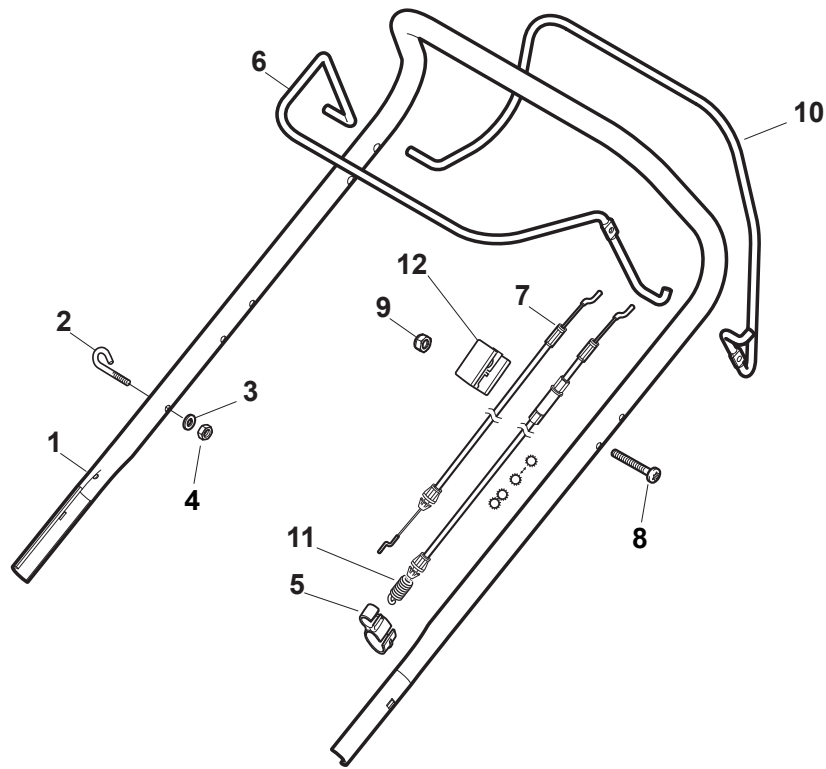

Fig.	Quantity	Part No	Description	Notes
1	1	381006739/1	Handle, Upper Part	Black
1	1	381006745/1	Handle, Upper Part with sponge handgrip	Black
1	1	381006753/0	Handle, Upper Part Yellow	Yellow
2	1	122430313/0	Guide Spring	
3	1	112521330/0	Washer	
4	1	112154510/0	Nut	
5	1	118390020/0	Conduit Clip Caproeurope	
6	1	181003363/1	Lever, Engine Brake Black	Black
6	1	381003365/0	Lever, Engine Brake Yellow	Yellow
6	1	381003376/0	Lever, Engine Brake Red	Red
7	1	181030054/0	Cable, Thread Engine Brake	for SV40/RV40/V35 Engine
7	1	181030056/0	Cable, Thread Engine Brake	for GGP Engine
7	1	181030069/1	Cable, Thread Engine Brake	for Honda Engine
8	1	112727783/0	Screw	
9	1	112154510/0	Nut	
10	1	181003364/0	Drive Control Lever	Black
10	1	381003366/0	Lever, Driving Yellow	Yellow
10	1	381003377/0	Drive Control Lever	Red
11	1	381030051/0	Cable Rear Drive	
12	1	322551640/0	Plate