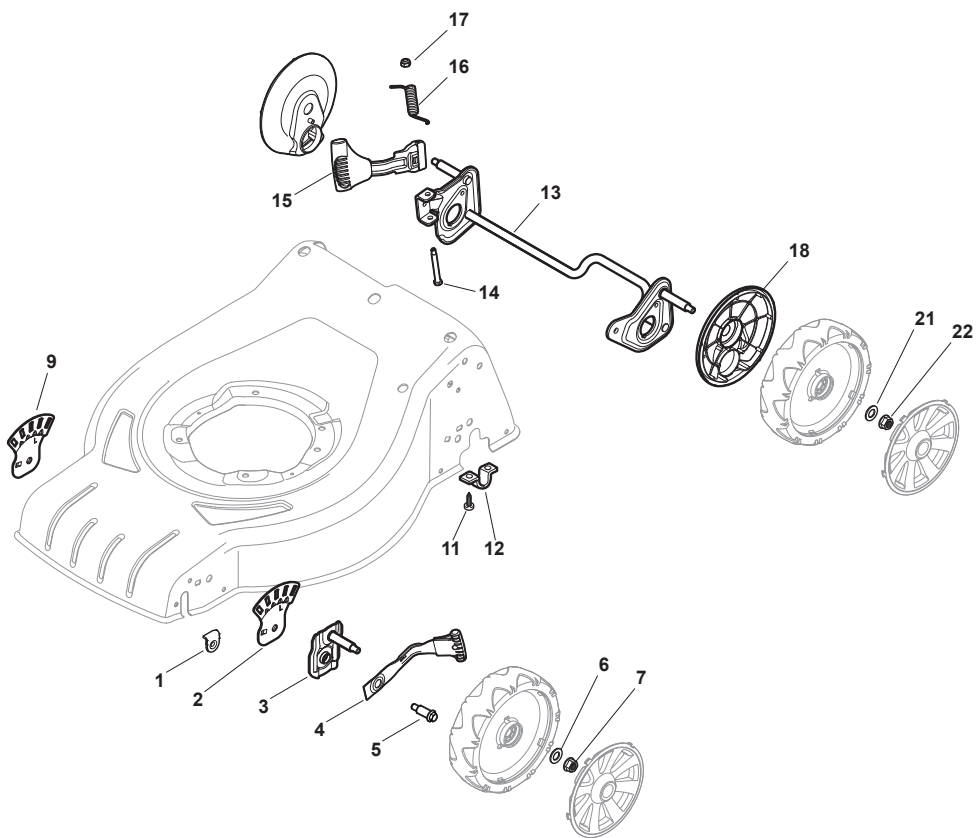

CR-CS 484 S - CR-CS 484 SQ

WBH Petrol Steel Deck

Issue 9 - 2015

Fig.	Quantity	Part No	Description	Notes
1	1	381004020/0	Red Deck	
1	1	381004051/0	Black Deck	
1	1	381004548/0	Red Deck	Side Discharge
2	1	322108301/1	Front Conveyor Assy	
3	6	112728699/0	Screw	
4	1	322108302/0	Rear Conveyor Assy	
5	6	112728699/0	Screw	
6	2	322545213/0	Plate	
7	1	381005139/0	Left Bracket	
8	6	112727801/0	Screw	
9	1	381005137/0	Right Bracket	
10	1	322060242/0	Belt Protection	
11	1	322140239/0	Mulching Deflector	
12	2	112728530/0	Screw	

Fig.	Quantity	Part No	Description	Notes
1	2	322545189/0	Plate	
2	1	322735597/1	Sector, Height Adjustment	
3	2	381005141/0	Wheel Support	
4	2	381003354/0	Lever, Height Adjustment	
5	2	122519811/0	Pin	
6	2	112521350/0	Washer	
7	2	112155000/0	Nut	
9	1	322735595/1	Sector, Height Adjustment	
11	4	112728698/0	Screw	
12	2	322545152/0	Plate	
13	1	381302819/0	Rear Wheel Axle	
14	1	122534131/0	Pin	
15	1	381003356/0	Wheels Rear Adj. Lever	
16	1	122446192/0	Spring	
17	1	112154510/0	Nut	
18	2	322600204/0	Internal Wheel Protection	
21	2	112521350/0	Washer	
22	2	112155000/0	Nut	

Fig.	Quantity	Part No	Description	Notes
1	1	381006740/0	Handle, Upper Part	
2	1	112727783/0	Screw	
3	1	322551640/0	Plate	
4	1	381030085/0	Cable Rear Drive	
5	1	181030053/0	Cable, Thread Engine Brake	SV40 / RV 40 / V35 Engine
5	1	181030084/0	Cable, Thread Engine Brake	B&S / GGP / Honda Engine
6	1	112154510/0	Nut	
7	1	112154510/0	Nut	
8	1	112521330/0	Washer	
9	1	122430313/0	Guide Spring	
10	1	181003369/0	Lever, Engine Brake	
11	1	181003371/0	Driving Lever	