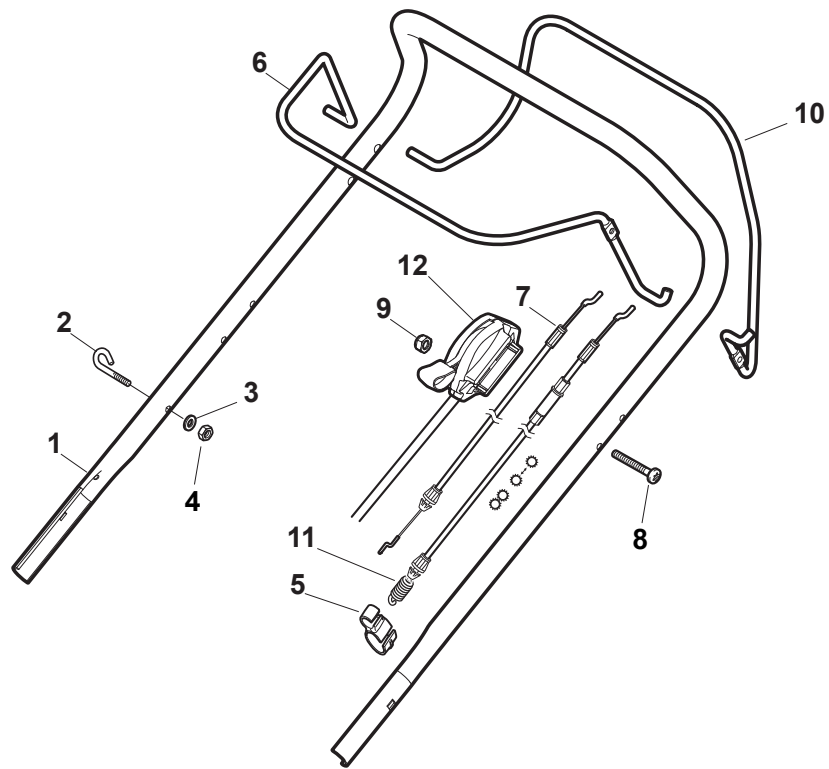

Fig.	Quantity	Part No	Description	Notes
1	2	322545189/0	Plate	
2	1	322735597/1	Sector, Height Adjustment	
3	2	381005141/0	Wheel Support	
4	2	381003354/0	Lever, Height Adjustment	
5	2	122519811/0	Pin	
6	2	112521350/0	Washer	
7	2	112155000/0	Nut	
9	1	322735595/1	Sector, Height Adjustment	
11	4	112728698/0	Screw	
12	2	322545152/0	Plate	
13	1	381302819/0	Rear Wheel Axle	
14	1	122534131/0	Pin	
15	1	381003356/0	Wheels Rear Adj. Lever	
16	1	122446192/0	Spring	
17	1	112154510/0	Nut	
18	2	322600204/0	Internal Wheel Protection	
21	2	112521350/0	Washer	
22	2	112155000/0	Nut	

Fig.	Quantity	Part No	Description	Notes
1	1	381006737/0	Handle Lower Part	Black
1	1	381007537/0	Handle, Lower Part Yellow	Yellow
2	2	112819110/0	Screw	
3	2	122671651/0	Washer	
4	2	122399900/0	Knob	Black
4	2	322399840/0	Yellow Knob	Yellow
4	2	322399846/0	Red Knob	Red
5	2	112293200/0	Nut	
7	2	112818900/0	Screw	
9	2	122399900/0	Knob	Black
9	2	322399840/0	Yellow Knob	Yellow
9	2	322399846/0	Red Knob	Red
10	2	112293200/0	Nut	
11	2	112155000/0	Nut	
12	2	112521350/0	Washer	
13	2	112369500/0	Elastic Washer	
14	2	112760605/0	Screw	
15	1	381008691/0	Outfit, Screws	Black
15	1	381008692/0	Outfit, Screws	Yellow
15	1	381008695/0	Outfit, Screws	Red

Fig.	Quantity	Part No	Description	Notes
1	1	381006740/0	Handle, Upper Part	
2	1	112727783/0	Screw	
3	1	322551640/0	Plate	
4	1	381030085/0	Cable Rear Drive	
5	1	181030053/0	Cable, Thread Engine Brake	SV40 / RV 40 / V35 Engine
5	1	181030084/0	Cable, Thread Engine Brake	B&S / GGP / Honda Engine
6	1	112154510/0	Nut	
7	1	112154510/0	Nut	
8	1	112521330/0	Washer	
9	1	122430313/0	Guide Spring	
10	1	181003369/0	Lever, Engine Brake	
11	1	181003371/0	Driving Lever	