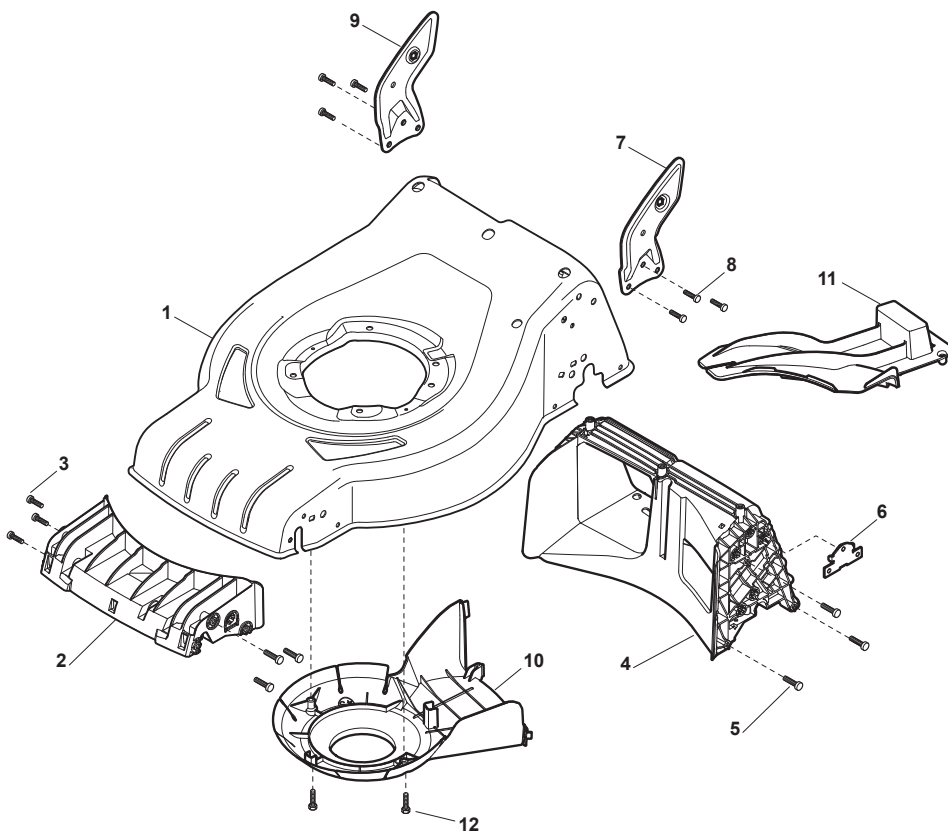

THIS INFORMATION IS NOT INTENDED FOR SALE OR RESALE, AND THIS NOTICE MUST REMAIN ON ALL COPIES.

Fig.	Quantity	Part No	Description	Notes
1	1	381004018/0	Red Deck	
1	1	381004024/0	Black Deck	
1	1	381004613/0	Red Deck	Side Discharge
1	1	381004729/0	Grey Deck	
2	1	322108301/1	Front Conveyor Assy	
3	6	112728699/0	Screw	
4	1	322108302/0	Rear Conveyor Assy	
5	6	112728699/0	Screw	
6	2	322545213/0	Plate	
7	1	381005139/0	Left Bracket	
8	6	112727801/0	Screw	
9	1	381005137/0	Right Bracket	
10	1	322060242/0	Belt Protection	
11	1	322140239/0	Mulching Deflector	
12	2	112728530/0	Screw	

CR-CS 484 S - CR-CS 484 SQ

WBH Petrol Steel Deck

Issue 9 - 2015

Fig.	Quantity	Part No	Description	Notes
1	1	381004020/0	Red Deck	
1	1	381004051/0	Black Deck	
1	1	381004548/0	Red Deck	Side Discharge
2	1	322108301/1	Front Conveyor Assy	
3	6	112728699/0	Screw	
4	1	322108302/0	Rear Conveyor Assy	
5	6	112728699/0	Screw	
6	2	322545213/0	Plate	
7	1	381005139/0	Left Bracket	
8	6	112727801/0	Screw	
9	1	381005137/0	Right Bracket	
10	1	322060242/0	Belt Protection	
11	1	322140239/0	Mulching Deflector	
12	2	112728530/0	Screw	

Fig.	Quantity	Part No	Description	Notes
1	2	322545189/0	Plate	
2	1	322735597/1	Sector, Height Adjustment	
3	2	381005141/0	Wheel Support	
4	2	381003354/0	Lever, Height Adjustment	
5	2	122519811/0	Pin	
6	2	112521350/0	Washer	
7	2	112155000/0	Nut	
9	1	322735595/1	Sector, Height Adjustment	
11	4	112728698/0	Screw	
12	2	322545152/0	Plate	
13	1	381302819/0	Rear Wheel Axle	
14	1	122534131/0	Pin	
15	1	381003356/0	Wheels Rear Adj. Lever	
16	1	122446192/0	Spring	
17	1	112154510/0	Nut	
18	2	322600204/0	Internal Wheel Protection	
21	2	112521350/0	Washer	
22	2	112155000/0	Nut	