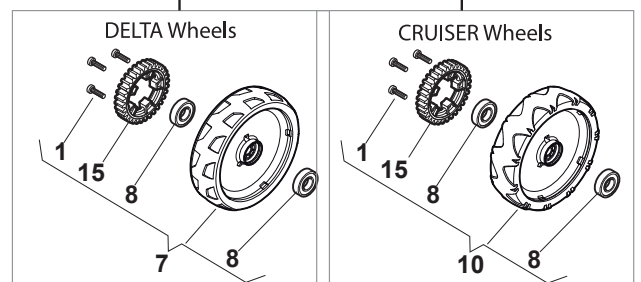

Bushing - Ø180

Ball Bearing - Ø180

Bushing - Ø180

Ball Bearing - Ø180

CR-CS 484 S - CR-CS 484 SQ

WBH Petrol Steel Wheels and Hub Caps

Issue 9 - 2015

Fig.	Quantity	Part No	Description	Notes
1	6	112728706/0	Screw	
2	2	381007460/1	Wheel	
3	8	322042064/0	Bushing	
4	2	381007442/1	Wheel	
5	2	381007464/1	Wheel	
6	2	381007445/1	Wheel	
7	2	381007461/1	Wheel	
8	8	119216035/0	Bearing	
9	2	381007448/1	Wheel	
10	2	381007465/1	Wheel	
11	2	381007455/1	Wheel	
15	2	322120116/0	Wheels Crown