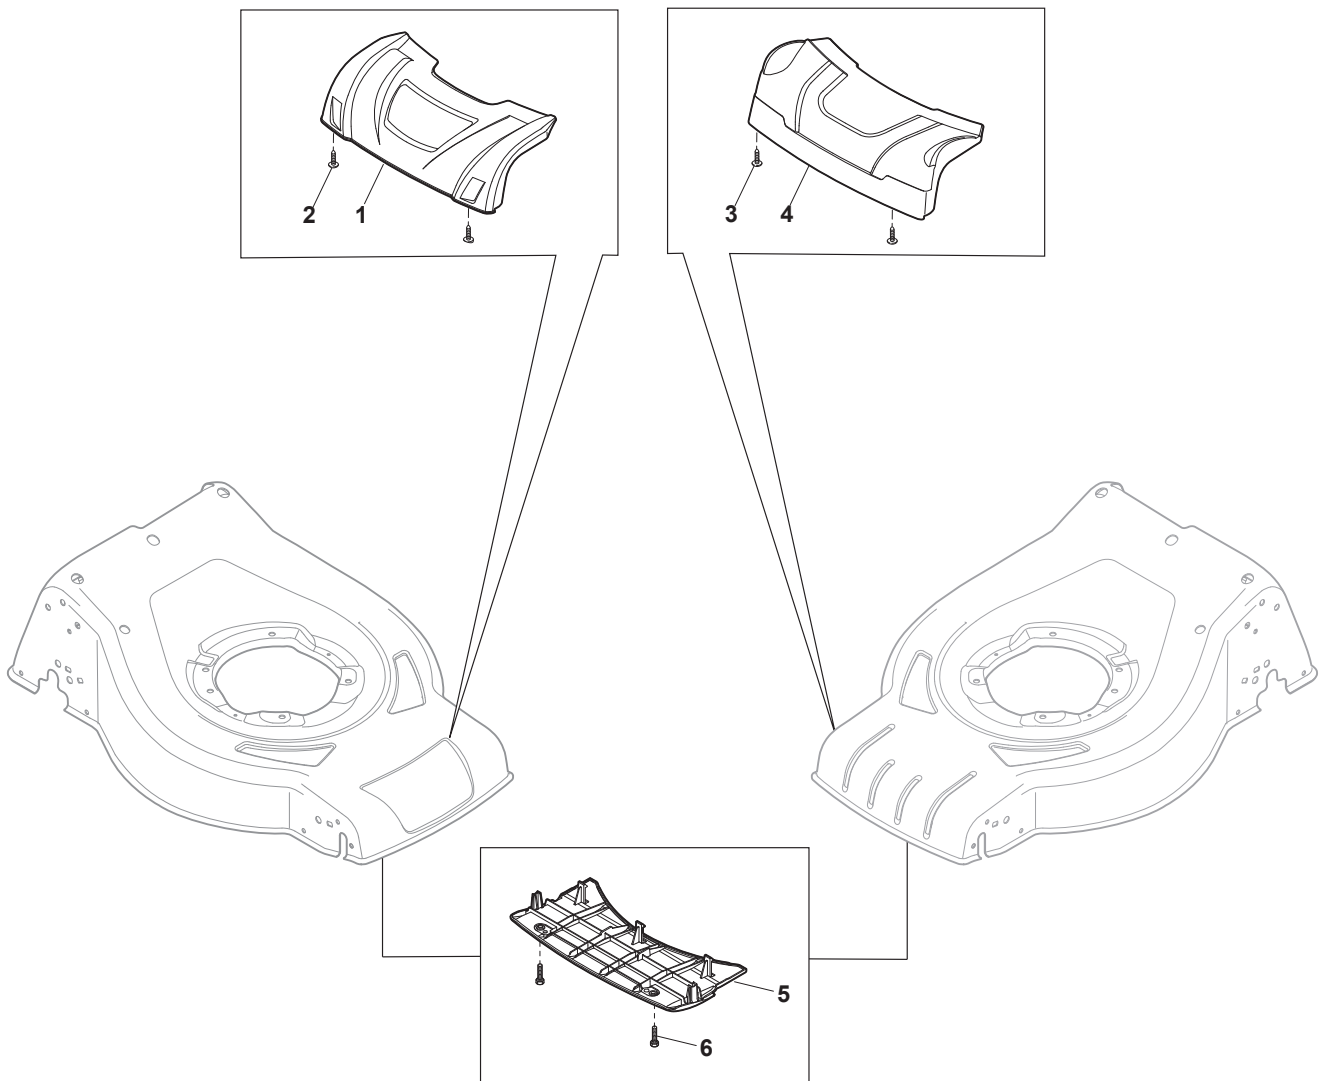

CR-CS 484 S - CR-CS 484 SQ

WBH Petrol Steel Deck

Issue 9 - 2015

Fig.	Quantity	Part No	Description	Notes
1	1	381004020/0	Red Deck	
1	1	381004051/0	Black Deck	
1	1	381004548/0	Red Deck	Side Discharge
2	1	322108301/1	Front Conveyor Assy	
3	6	112728699/0	Screw	
4	1	322108302/0	Rear Conveyor Assy	
5	6	112728699/0	Screw	
6	2	322545213/0	Plate	
7	1	381005139/0	Left Bracket	
8	6	112727801/0	Screw	
9	1	381005137/0	Right Bracket	
10	1	322060242/0	Belt Protection	
11	1	322140239/0	Mulching Deflector	
12	2	112728530/0	Screw	

Fig.	Quantity	Part No	Description	Notes
1	2	322545189/0	Plate	
2	1	322735597/1	Sector, Height Adjustment	
3	2	381005141/0	Wheel Support	
4	2	381003354/0	Lever, Height Adjustment	
5	2	122519811/0	Pin	
6	2	112521350/0	Washer	
7	2	112155000/0	Nut	
9	1	322735595/1	Sector, Height Adjustment	
11	4	112728698/0	Screw	
12	2	322545152/0	Plate	
13	1	381302819/0	Rear Wheel Axle	
14	1	122534131/0	Pin	
15	1	381003356/0	Wheels Rear Adj. Lever	
16	1	122446192/0	Spring	
17	1	112154510/0	Nut	
18	2	322600204/0	Internal Wheel Protection	
21	2	112521350/0	Washer	
22	2	112155000/0	Nut	