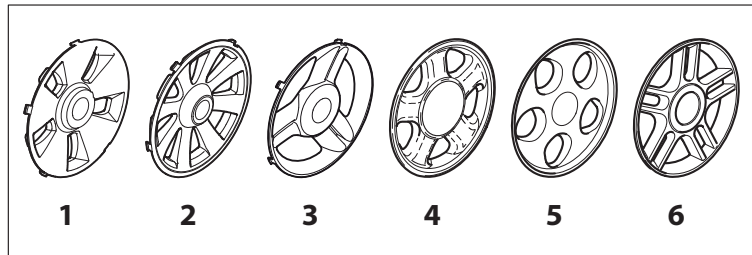

Fig.	Quantity	Part No	Description	Notes
1	4	112608600/0	Seeger	
2	1	122570120/1	Pinion Left	
3	1	122570110/1	Pinion Right	
4	2	322042066/0	Bushing	
5	2	112521371/0	Washer	
6	1	181003092/0	Gear Box	
7	1	122601904/0	Pulley	
8	1	112645700/0	Elastic Pin	
9	1	122033283/0	Adjustment Rod	
10	1	135063800/0	Trapezoidal Belt	
11	1	122041957/1	Bushing	
12	1	122450063/0	Spring	
13	1	322680009/0	Washer	
14	1	112154510/0	Nut	
15	1	122110230/0	Hub Cover	
16	2	122753000/0	Pin	

Bushing - Ø180

Ball Bearing - Ø180

Bushing - Ø180

Ball Bearing - Ø180

CR-CS 484 S - CR-CS 484 SQ

WBH Petrol Steel Wheels and Hub Caps

Issue 9 - 2015

Fig.	Quantity	Part No	Description	Notes
1	6	112728706/0	Screw	
2	2	381007460/1	Wheel	
3	8	322042064/0	Bushing	
4	2	381007442/1	Wheel	
5	2	381007464/1	Wheel	
6	2	381007445/1	Wheel	
7	2	381007461/1	Wheel	
8	8	119216035/0	Bearing	
9	2	381007448/1	Wheel	
10	2	381007465/1	Wheel	
11	2	381007455/1	Wheel	
15	2	322120116/0	Wheels Crown	