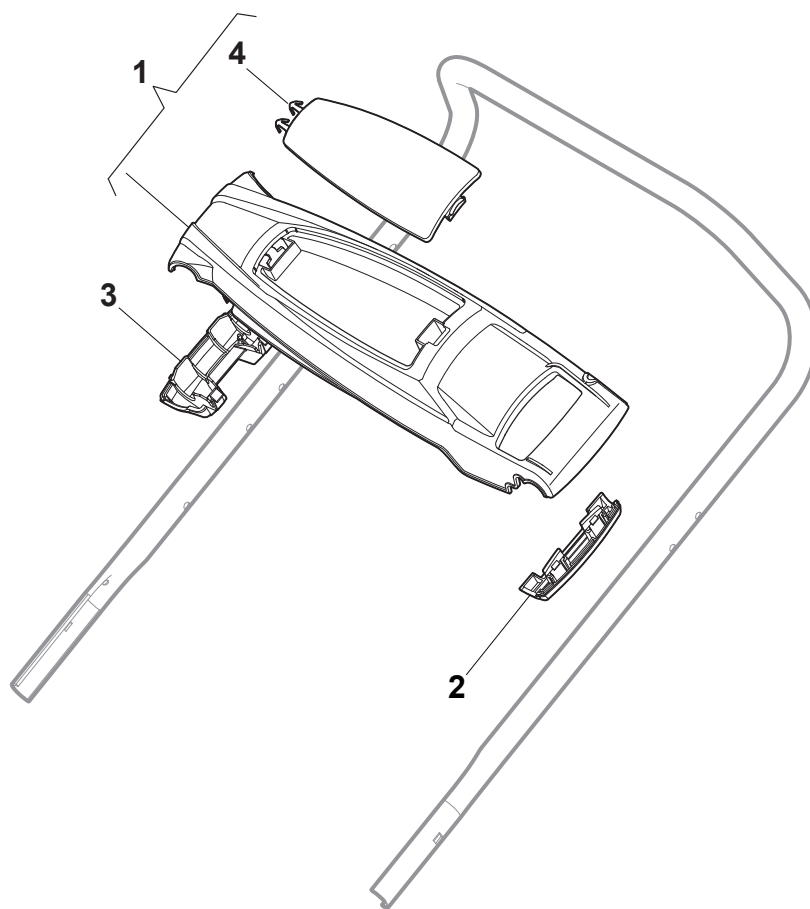

Fig.	Quantity	Part No	Description	Notes
1	2	322545189/0	Plate	
2	1	322735597/1	Sector, Height Adjustment	
3	2	381005141/0	Wheel Support	
4	2	381003354/0	Lever, Height Adjustment	
5	2	122519811/0	Pin	
6	2	112521350/0	Washer	
7	2	112155000/0	Nut	
9	1	322735595/1	Sector, Height Adjustment	
11	4	112728698/0	Screw	
12	2	322545152/0	Plate	
13	1	381302819/0	Rear Wheel Axle	
14	1	122534131/0	Pin	
15	1	381003356/0	Wheels Rear Adj. Lever	
16	1	122446192/0	Spring	
17	1	112154510/0	Nut	
18	2	322600204/0	Internal Wheel Protection	
21	2	112521350/0	Washer	
22	2	112155000/0	Nut	

Fig.	Quantity	Part No	Description	Notes
1	1	381006740/0	Handle, Upper Part	
2	1	112727783/0	Screw	
3	1	322551640/0	Plate	
4	1	381030085/0	Cable Rear Drive	
5	1	181030053/0	Cable, Thread Engine Brake	SV40 / RV 40 / V35 Engine
5	1	181030084/0	Cable, Thread Engine Brake	B&S / GGP / Honda Engine
6	1	112154510/0	Nut	
7	1	112154510/0	Nut	
8	1	112521330/0	Washer	
9	1	122430313/0	Guide Spring	
10	1	181003369/0	Lever, Engine Brake	
11	1	181003371/0	Driving Lever	

Fig.	Quantity	Part No	Description	Notes
1	1	381006740/0	Handle, Upper Part	
2	1	112727788/0	Screw	
3	1	381030085/0	Cable Rear Drive	
4	1	181005522/0	Throttle Cable	for B&S Engine
4	1	181005534/0	Throttle Cable	for GGP RS-RSC-RSCT Engines
4	1	181005535/0	Throttle Cable	for Honda / GGP Engine
4	1	181005536/0	Throttle Cable	for B&S E Series
4	1	81005521/0	Throttle Cable	for SV40/RV40/V35 Engine
5	1	112154510/0	Nut	
6	1	181030053/0	Cable, Thread Engine Brake	for SV40/RV40/V35 Engine
6	1	181030084/0	Cable, Thread Engine Brake	for B&S / GGP / Honda Engine
7	1	112154510/0	Nut	
8	1	112521330/0	Washer	
9	1	122430313/0	Guide Spring	
10	1	181003369/0	Lever, Engine Brake	
11	1	181003371/0	Driving Lever	