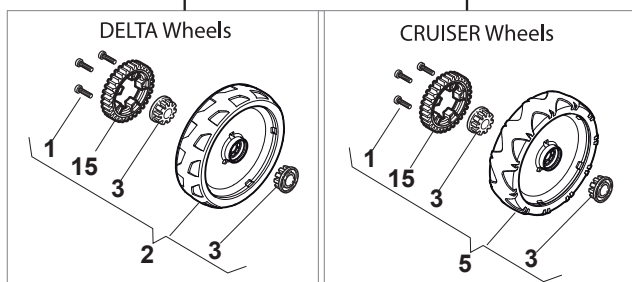

Bushing - Ø180

Ball Bearing - Ø180

Bushing - Ø180

Ball Bearing - Ø180

CR-CS 484 S - CR-CS 484 SQ

WBH Petrol Steel Wheels and Hub Caps

Issue 9 - 2015

Fig.	Quantity	Part No	Description	Notes
1	6	112728706/0	Screw	
2	2	381007460/1	Wheel	
3	8	322042064/0	Bushing	
4	2	381007442/1	Wheel	
5	2	381007464/1	Wheel	
6	2	381007445/1	Wheel	
7	2	381007461/1	Wheel	
8	8	119216035/0	Bearing	
9	2	381007448/1	Wheel	
10	2	381007465/1	Wheel	
11	2	381007455/1	Wheel	
15	2	322120116/0	Wheels Crown