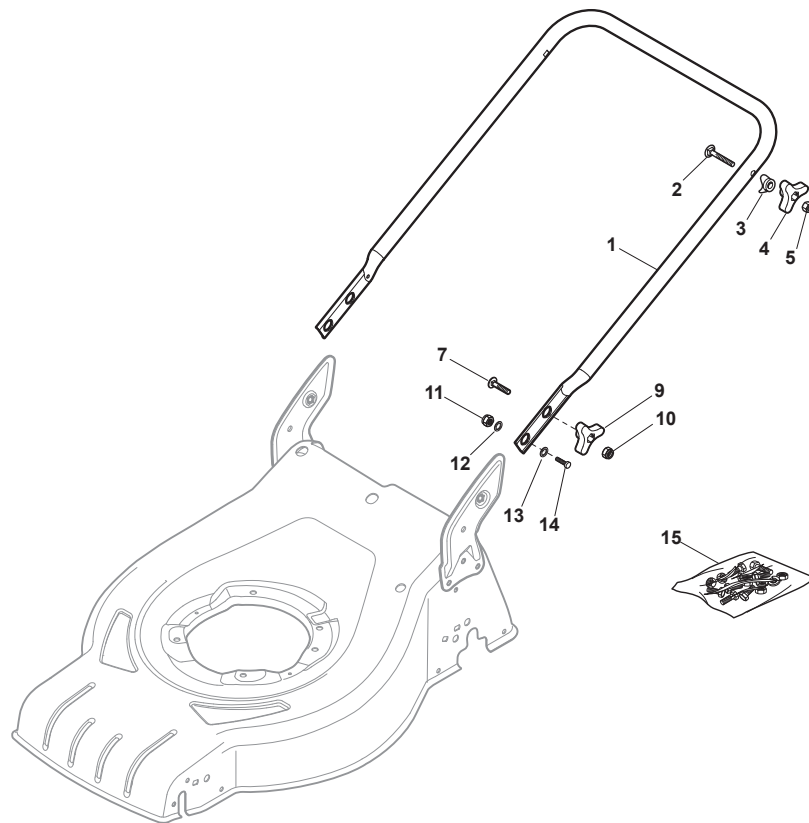

Fig.	Quantity	Part No	Description	Notes
1	2	322545189/0	Plate	
2	1	322735597/1	Sector, Height Adjustment	
3	2	381005141/0	Wheel Support	
4	2	381003354/0	Lever, Height Adjustment	
5	2	122519811/0	Pin	
6	2	112521350/0	Washer	
7	2	112155000/0	Nut	
9	1	322735595/1	Sector, Height Adjustment	
11	4	112728698/0	Screw	
12	2	322545152/0	Plate	
13	1	381302819/0	Rear Wheel Axle	
14	1	122534131/0	Pin	
15	1	381003356/0	Wheels Rear Adj. Lever	
16	1	122446192/0	Spring	
17	1	112154510/0	Nut	
18	2	322600204/0	Internal Wheel Protection	
21	2	112521350/0	Washer	
22	2	112155000/0	Nut	

CR-CS 484 S - CR-CS 484 SQ

WBH Petrol Steel Mask

Issue 9 - 2015

Fig.	Quantity	Part No	Description	Notes
1	1	322226168/0	Mask, Black	
2	2	112728698/0	Screw	
3	2	112728698/0	Screw	
4	1	322226170/0	Mask, Black	
5	1	322500106/0	Front Combi	
6	2	112728698/0	Screw	

Fig.	Quantity	Part No	Description	Notes
1	1	381006737/0	Handle Lower Part	Black
1	1	381007537/0	Handle, Lower Part Yellow	Yellow
2	2	112819110/0	Screw	
3	2	122671651/0	Washer	
4	2	122399900/0	Knob	Black
4	2	322399840/0	Yellow Knob	Yellow
4	2	322399846/0	Red Knob	Red
5	2	112293200/0	Nut	
7	2	112818900/0	Screw	
9	2	122399900/0	Knob	Black
9	2	322399840/0	Yellow Knob	Yellow
9	2	322399846/0	Red Knob	Red
10	2	112293200/0	Nut	
11	2	112155000/0	Nut	
12	2	112521350/0	Washer	
13	2	112369500/0	Elastic Washer	
14	2	112760605/0	Screw	
15	1	381008691/0	Outfit, Screws	Black
15	1	381008692/0	Outfit, Screws	Yellow
15	1	381008695/0	Outfit, Screws	Red

Fig.	Quantity	Part No	Description	Notes
1	1	381006740/0	Handle, Upper Part	
2	1	112727783/0	Screw	
3	1	322551640/0	Plate	
4	1	381030085/0	Cable Rear Drive	
5	1	181030053/0	Cable, Thread Engine Brake	SV40 / RV 40 / V35 Engine
5	1	181030084/0	Cable, Thread Engine Brake	B&S / GGP / Honda Engine
6	1	112154510/0	Nut	
7	1	112154510/0	Nut	
8	1	112521330/0	Washer	
9	1	122430313/0	Guide Spring	
10	1	181003369/0	Lever, Engine Brake	
11	1	181003371/0	Driving Lever	