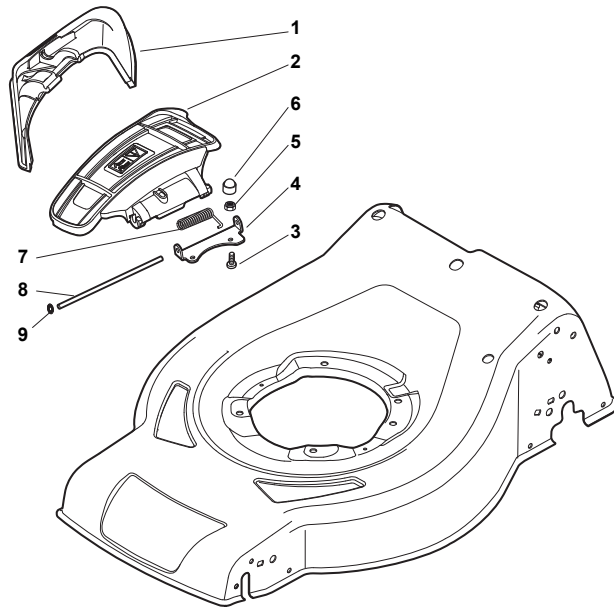

CR-CS 484 S - CR-CS 484 SQ

WBH Petrol Steel Protection, Belt

Issue 9 - 2015

Fig.	Quantity	Part No	Description	Notes
1	1	322108309/1	Rear Conveyor Assy	Black
2	1	322600314/0	Ejection Guard	
8	1	122517869/1	Pin	
3	2	112727803/0	Screw	
4	1	322806639/0	Fulcrum Pin	
5	2	112154510/0	Nut	
6	2	118203853/0	Screw	
7	1	122450456/0	Spring	
9	2	112604896/0	Crown Fastener