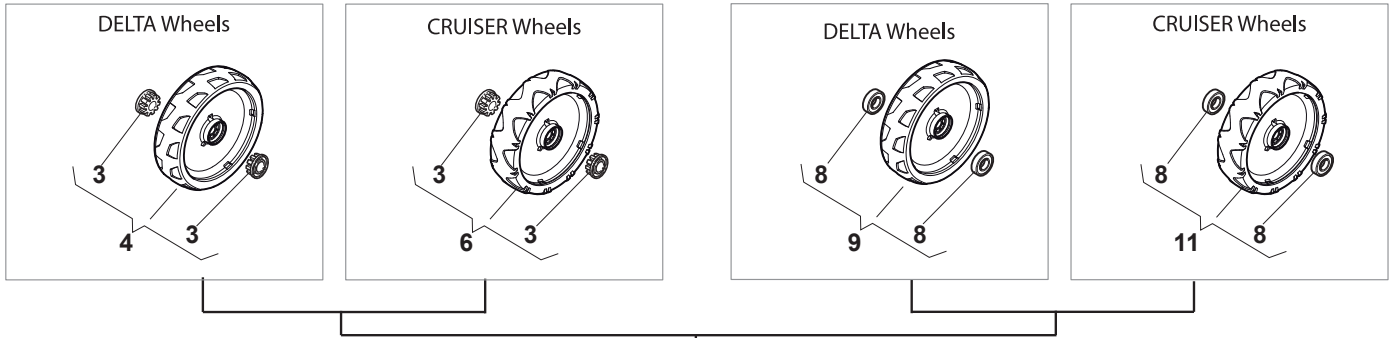

Bushing - Ø180

Ball Bearing - Ø180

Bushing - Ø180

Ball Bearing - Ø180

CR-CS 484 S - CR-CS 484 SQ

WBH Petrol Steel Wheels and Hub Caps

Issue 9 - 2015

Fig.	Quantity	Part No	Description	Notes
1	6	112728706/0	Screw	
2	2	381007460/1	Wheel	
3	8	322042064/0	Bushing	
4	2	381007442/1	Wheel	
5	2	381007464/1	Wheel	
6	2	381007445/1	Wheel	
7	2	381007461/1	Wheel	
8	8	119216035/0	Bearing	
9	2	381007448/1	Wheel	
10	2	381007465/1	Wheel	
11	2	381007455/1	Wheel	
15	2	322120116/0	Wheels Crown