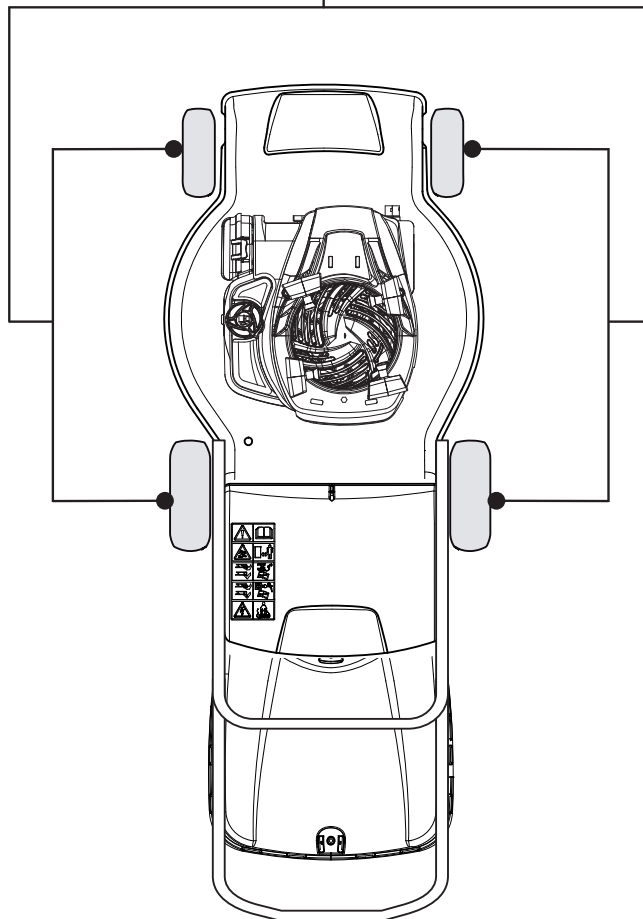

Fig.	Quantity	Part No	Description	Notes
1	2	322545189/0	Plate	
2	1	322735597/1	Sector, Height Adjustment	
3	2	381005141/0	Wheel Support	
4	2	381003354/0	Lever, Height Adjustment	
5	2	122519811/0	Pin	
6	2	112521350/0	Washer	
7	2	112155000/0	Nut	
9	1	322735595/1	Sector, Height Adjustment	
11	4	112728698/0	Screw	
12	2	322545152/0	Plate	
13	1	381302819/0	Rear Wheel Axle	
14	1	122534131/0	Pin	
15	1	381003356/0	Wheels Rear Adj. Lever	
16	1	122446192/0	Spring	
17	1	112154510/0	Nut	
18	2	322600204/0	Internal Wheel Protection	
21	2	112521350/0	Washer	
22	2	112155000/0	Nut	

Fig.	Quantity	Part No	Description	Notes
1	1	381006740/0	Handle, Upper Part	
2	1	112727783/0	Screw	
3	1	322551640/0	Plate	
4	1	381030085/0	Cable Rear Drive	
5	1	181030053/0	Cable, Thread Engine Brake	SV40 / RV 40 / V35 Engine
5	1	181030084/0	Cable, Thread Engine Brake	B&S / GGP / Honda Engine
6	1	112154510/0	Nut	
7	1	112154510/0	Nut	
8	1	112521330/0	Washer	
9	1	122430313/0	Guide Spring	
10	1	181003369/0	Lever, Engine Brake	
11	1	181003371/0	Driving Lever	

Fig.	Quantity	Part No	Description	Notes
1	4	112608600/0	Seeger	
2	1	122570120/1	Pinion Left	
3	1	122570110/1	Pinion Right	
4	2	322042066/0	Bushing	
5	2	112521371/0	Washer	
6	1	181003092/0	Gear Box	
7	1	122601904/0	Pulley	
8	1	112645700/0	Elastic Pin	
9	1	122033283/0	Adjustment Rod	
10	1	135063800/0	Trapezoidal Belt	
11	1	122041957/1	Bushing	
12	1	122450063/0	Spring	
13	1	322680009/0	Washer	
14	1	112154510/0	Nut	
15	1	122110230/0	Hub Cover	
16	2	122753000/0	Pin	

Bushing - Ø180

Ball Bearing - Ø180

Bushing - Ø180

Ball Bearing - Ø180

CR-CS 484 S - CR-CS 484 SQ

WBH Petrol Steel Wheels and Hub Caps

Issue 9 - 2015

Fig.	Quantity	Part No	Description	Notes
1	6	112728706/0	Screw	
2	2	381007460/1	Wheel	
3	8	322042064/0	Bushing	
4	2	381007442/1	Wheel	
5	2	381007464/1	Wheel	
6	2	381007445/1	Wheel	
7	2	381007461/1	Wheel	
8	8	119216035/0	Bearing	
9	2	381007448/1	Wheel	
10	2	381007465/1	Wheel	
11	2	381007455/1	Wheel	
15	2	322120116/0	Wheels Crown	