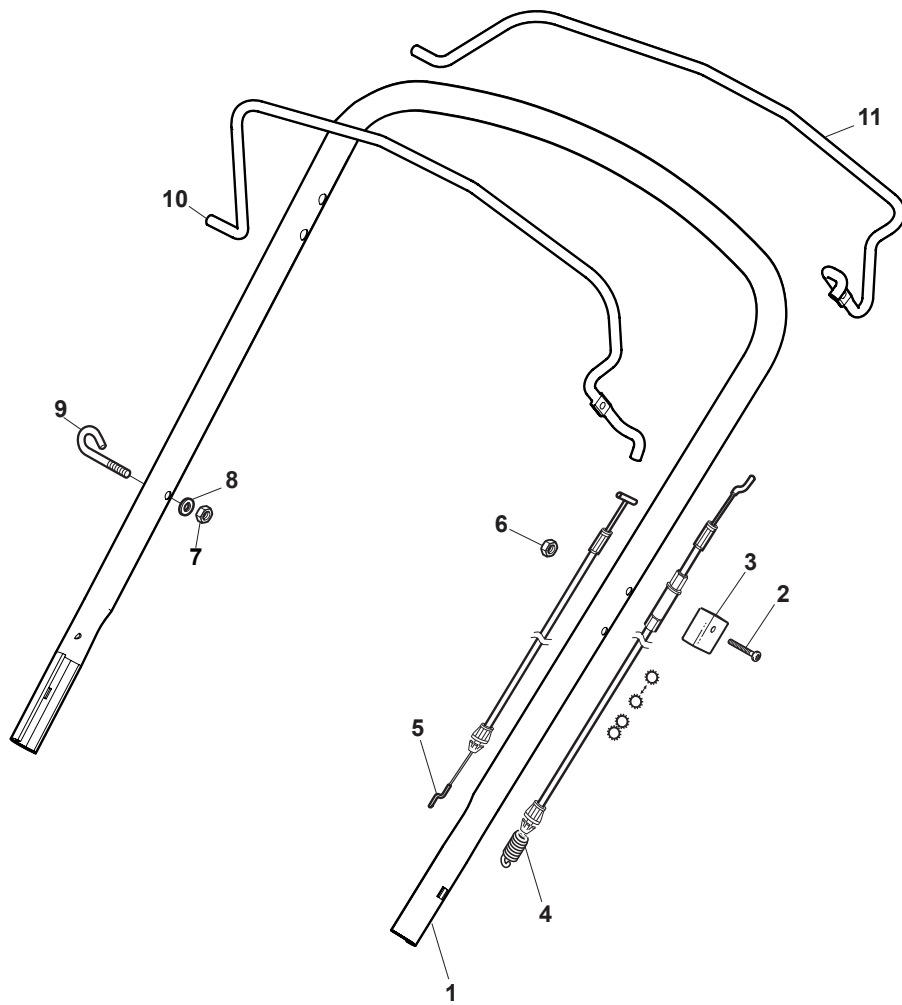

Fig.	Quantity	Part No	Description	Notes
1	2	322545189/0	Plate	
2	1	322735597/1	Sector, Height Adjustment	
3	2	381005141/0	Wheel Support	
4	2	381003354/0	Lever, Height Adjustment	
5	2	122519811/0	Pin	
6	2	112521350/0	Washer	
7	2	112155000/0	Nut	
9	1	322735595/1	Sector, Height Adjustment	
11	4	112728698/0	Screw	
12	2	322545152/0	Plate	
13	1	381302819/0	Rear Wheel Axle	
14	1	122534131/0	Pin	
15	1	381003356/0	Wheels Rear Adj. Lever	
16	1	122446192/0	Spring	
17	1	112154510/0	Nut	
18	2	322600204/0	Internal Wheel Protection	
21	2	112521350/0	Washer	
22	2	112155000/0	Nut	

Fig.	Quantity	Part No	Description	Notes
1	1	381006740/0	Handle, Upper Part	
2	1	112727783/0	Screw	
3	1	322551640/0	Plate	
4	1	381030085/0	Cable Rear Drive	
5	1	181030053/0	Cable, Thread Engine Brake	SV40 / RV 40 / V35 Engine
5	1	181030084/0	Cable, Thread Engine Brake	B&S / GGP / Honda Engine
6	1	112154510/0	Nut	
7	1	112154510/0	Nut	
8	1	112521330/0	Washer	
9	1	122430313/0	Guide Spring	
10	1	181003369/0	Lever, Engine Brake	
11	1	181003371/0	Driving Lever	

Fig.	Quantity	Part No	Description	Notes
1	4	112608600/0	Seeger	
2	1	122570120/1	Pinion Left	
3	1	122570110/1	Pinion Right	
4	2	322042066/0	Bushing	
5	2	112521371/0	Washer	
6	1	181003092/0	Gear Box	
7	1	122601904/0	Pulley	
8	1	112645700/0	Elastic Pin	
9	1	122033283/0	Adjustment Rod	
10	1	135063800/0	Trapezoidal Belt	
11	1	122041957/1	Bushing	
12	1	122450063/0	Spring	
13	1	322680009/0	Washer	
14	1	112154510/0	Nut	
15	1	122110230/0	Hub Cover	
16	2	122753000/0	Pin	